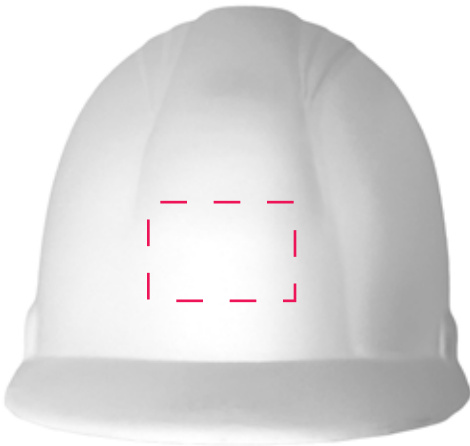

## GK909368 - WHITE HARD HAT

### IMPRINT COLOR:

  
.75"x.5"

  
1"x.5"