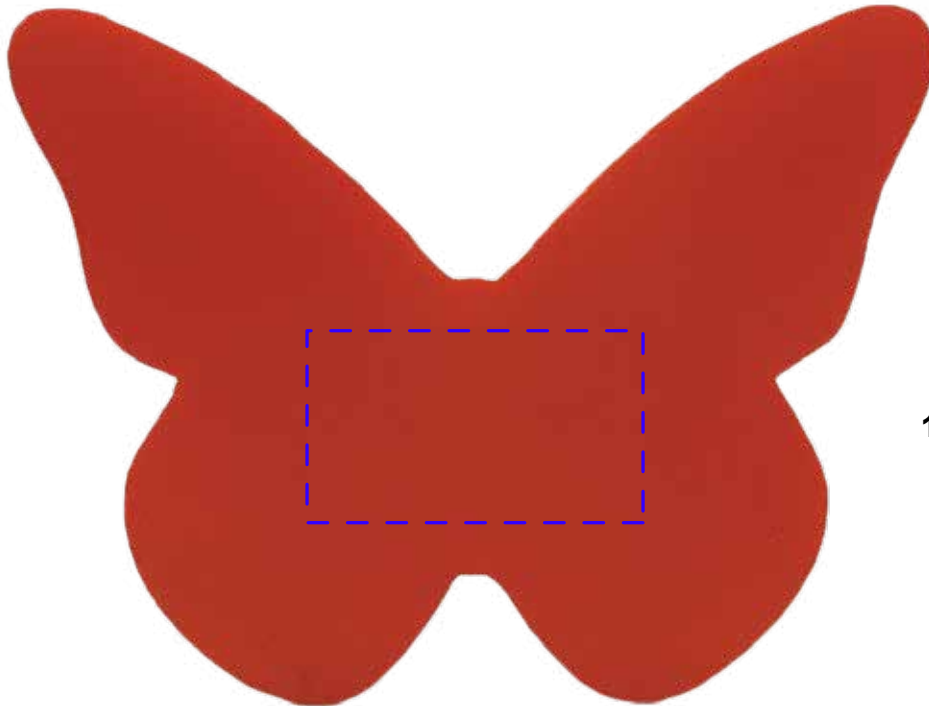

GK662 - Monarch Butterfly

Imprint Color:

4"x 3.25"