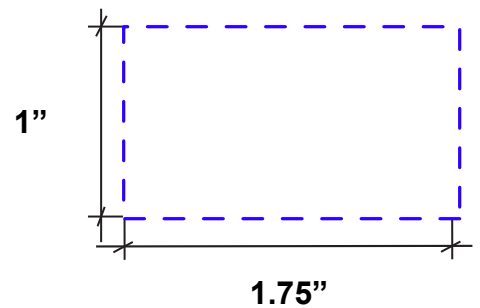

GK662 - Monarch Butterfly

Imprint Color:

4"x 3.25"