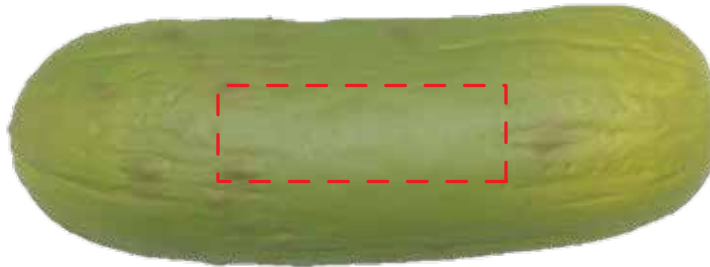

GK667 - Pickle

Imprint Color:

4.5" x 1.5"