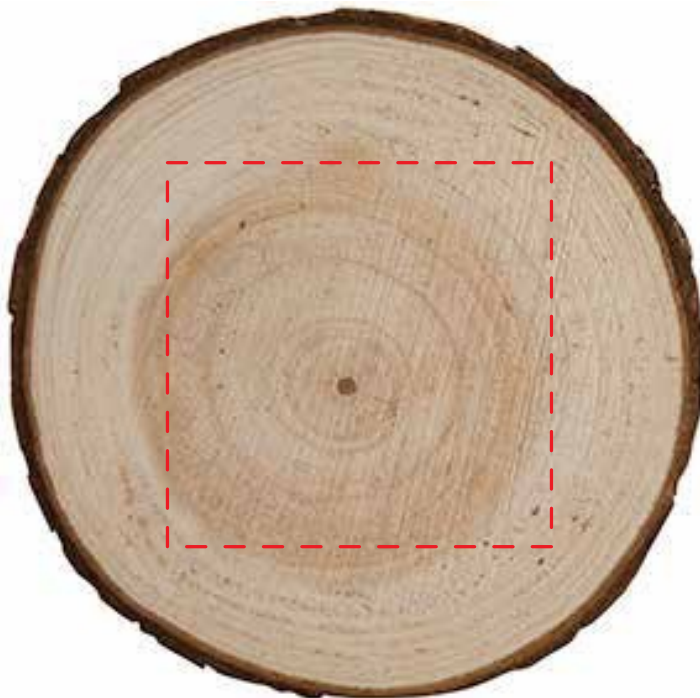

ER131 Natural Wood Coaster

IMPRINT COLOR:

3.5" x 3.5" x .375"

Imprint size: 2" x 2"