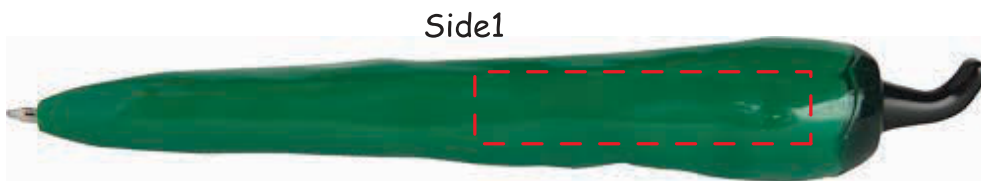

Er91 GREEN JALAPENO PEPPER PEN

Imprint Color:

5" LONG