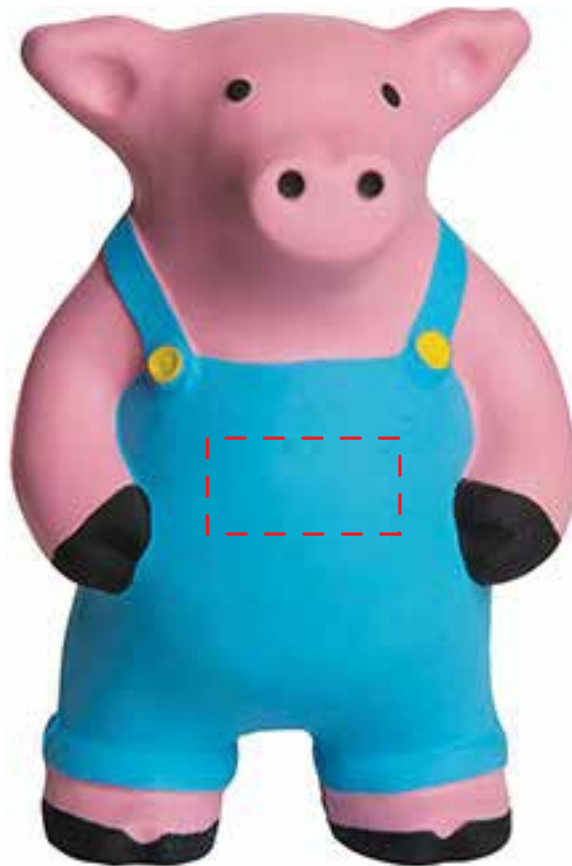

APPROVAL REQUIRED

Please confirm the following are correct:

Imprint Color(s)
Spelling
Imprint Size(s)
Imprint Location(s)

If changes are required, please advise us by email.
By approving this proof, you are authorizing us to print your order.

Gk125 FARMER PIG

Print color:

4.25" x 2.75"