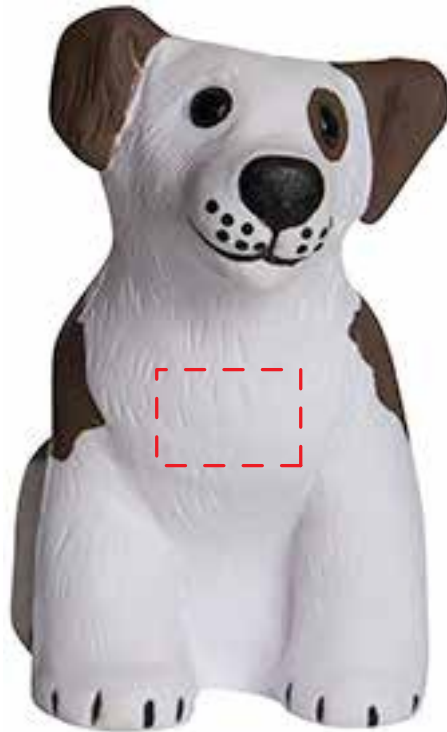

APPROVAL REQUIRED

Please confirm the following are correct:

Imprint Color(s)

Spelling

Imprint Size(s)

Imprint Location(s)

If changes are required, please advise us by email.

By approving this proof, you are authorizing us to print your order.

Gk132 SITTING DOG

IMPRINT COLOR:

2.25" x 3.75"