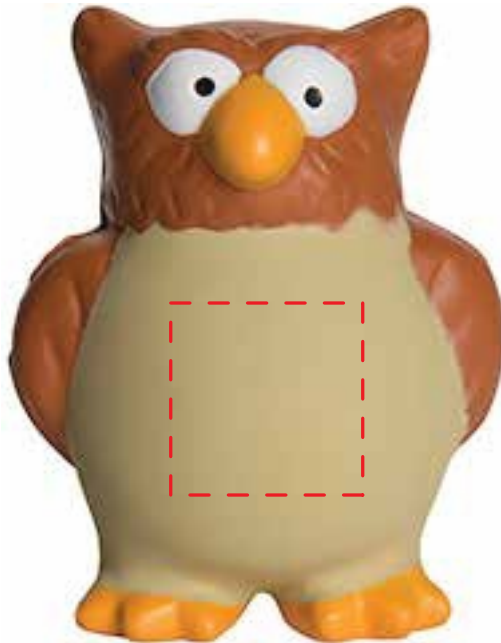

APPROVAL REQUIRED

Please confirm the following are correct:

Imprint Color(s)
Spelling
Imprint Size(s)
Imprint Location(s)

If changes are required, please advise us by email.
By approving this proof, you are authorizing us to print your order.

GK171 OWL

IMPRINT COLOR:

2.75" x 3.25"