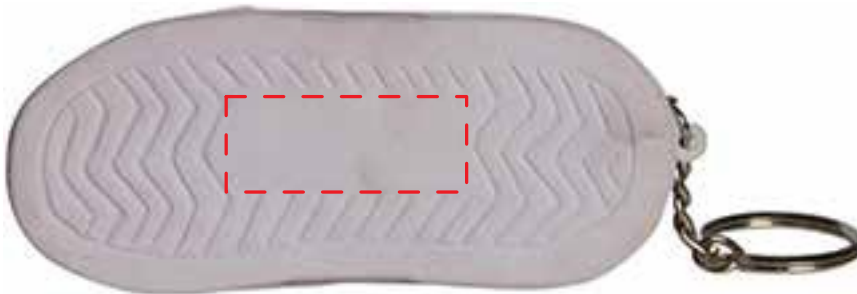

# APPROVAL REQUIRED

Please confirm the following are correct:

Imprint Color(s)  
Spelling  
Imprint Size(s)  
Imprint Location(s)

If changes are required, please advise us by email.  
By approving this proof, you are authorizing us to print your order.

## Gk229 SNEAKER KEYRING

IMPRINT COLOR:

3.625" x 1.5"