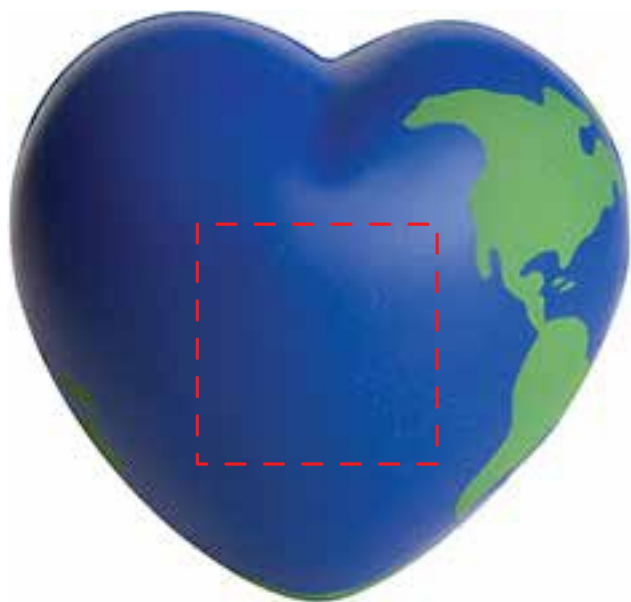

GK440 EARTH HEART

IMPRINT COLOR:

3" X 3"