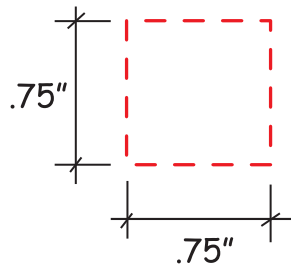

Gk485 RABBIT

Imprint Color:

3.5" x 3"