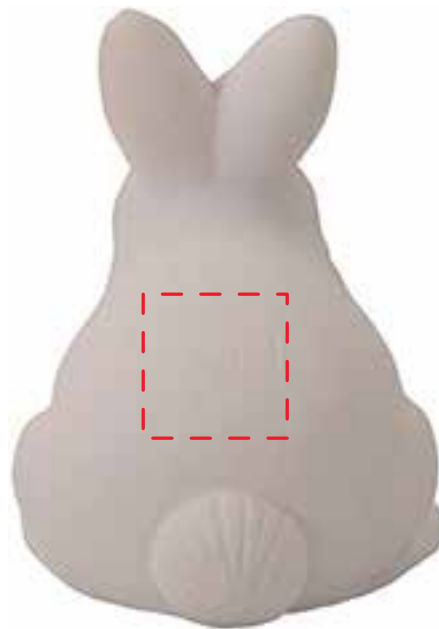

Gk485 RABBIT

Imprint Color:

3.5" x 3"