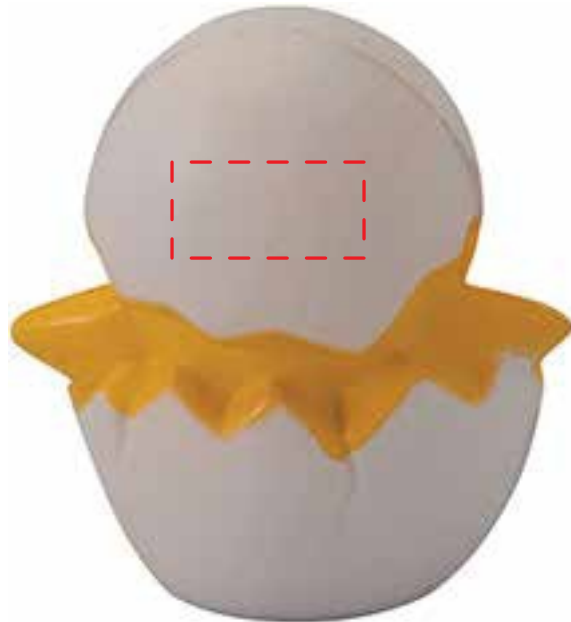

APPROVAL REQUIRED

Please confirm the following are correct:

Imprint Color(s)

Spelling

Imprint Size(s)

Imprint Location(s)

If changes are required, please advise us by email.

By approving this proof, you are authorizing us to print your order.

Gk541 CHICK IN EGG

IMPRINT COLOR:

3" x 2.5"