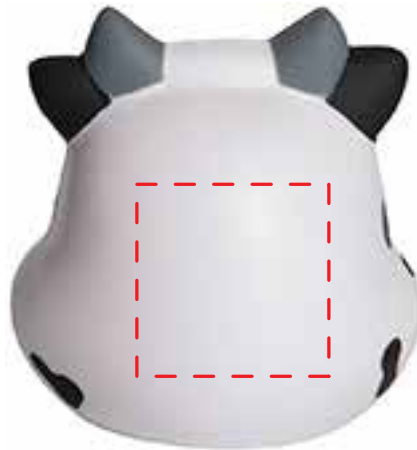

APPROVAL REQUIRED

Please confirm the following are correct:

Imprint Color(s)

Spelling

Imprint Size(s)

Imprint Location(s)

If changes are required, please advise us by email.

By approving this proof, you are authorizing us to print your order.

GK556 CUTE COW HEAD

IMPRINT COLOR:

2.5" x 2.5"