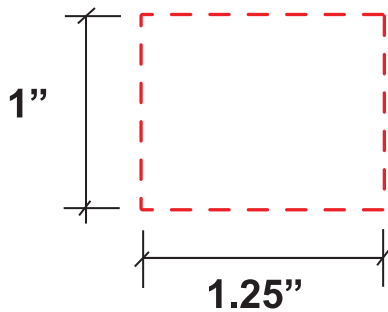

GK931231 BASEBALL

IMPRINT COLOR:

2.5" Diameter

SIDE 1

SIDE 2

APPROVAL REQUIRED

Please confirm the following are correct:

Imprint Color(s)

Spelling

Imprint Size(s)

Imprint Location(s)

If changes are required, please advise us by email.

By approving this proof, you are authorizing us to print your order

GK931079 BASEBALL

IMPRINT COLOR:

2.5" Diameter