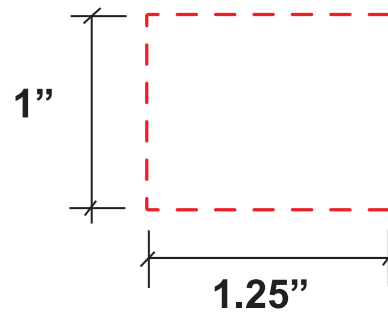

GK931231 BASEBALL

IMPRINT COLOR:

2.5" Diameter

SIDE 1

SIDE 2

APPROVAL REQUIRED

Please confirm the following are correct:

Imprint Color(s)

Spelling

Imprint Size(s)

Imprint Location(s)

If changes are required, please advise us by email.

By approving this proof, you are authorizing us to print your order

GK931079 BASEBALL

IMPRINT COLOR:

2.5" Diameter