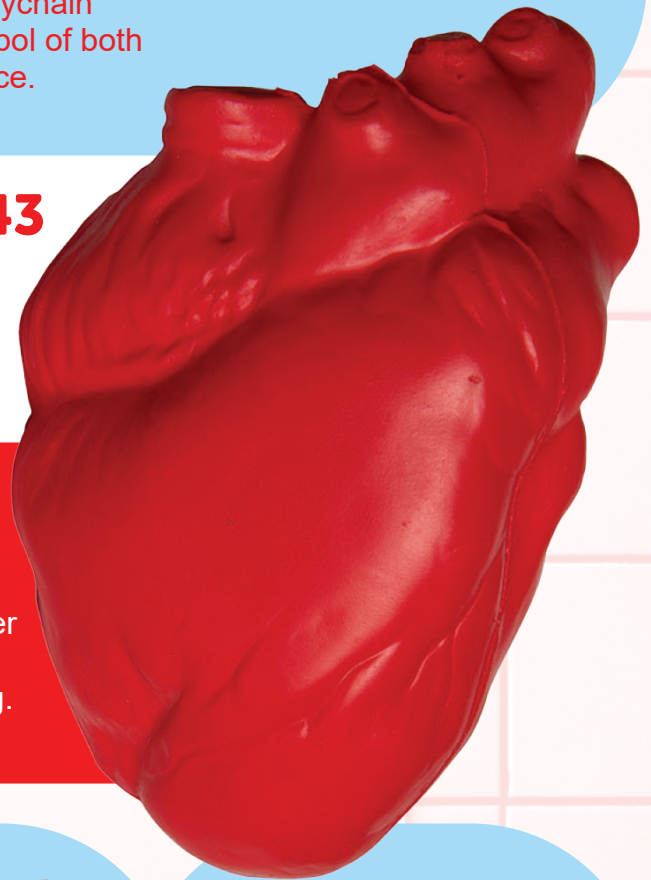

JUST WHAT THE DOCTOR ORDERED

HEART KEYCHAIN GK240

The perfect companion for healthcare professionals, medical students, and anyone navigating the demanding world of healthcare. Crafted with precision and designed with care, this keychain serves as a symbol of both love and resilience.

KIDNEY - GK243

This Kidney is not just a therapeutic tool; it's a symbol of anatomical accuracy and innovation

ANATOMICAL HEART GK241

When every heartbeat matters, this Stress Reliever is essential for stress management. Elevate your professional surroundings and prioritize well-being.