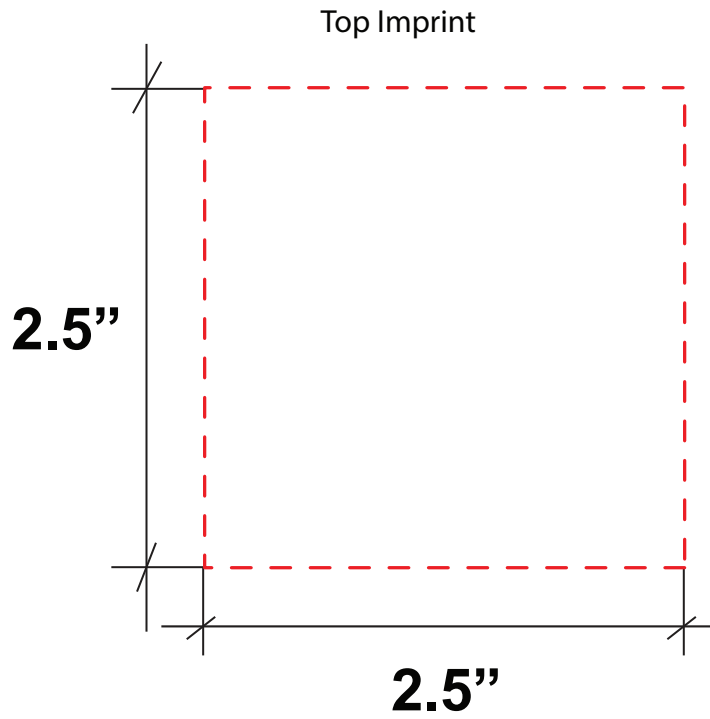

By approving this proof, you are authorizing us to print your order.

MINI CORN HOLE / BAG GAME

IMPRINT COLOR:

10" x 4.75" x 2" | Depicted at Half Size

10" x 4.75" x 2"
Depicted at Half Size

10" x 4.75" x 2"
Depicted at Half Size