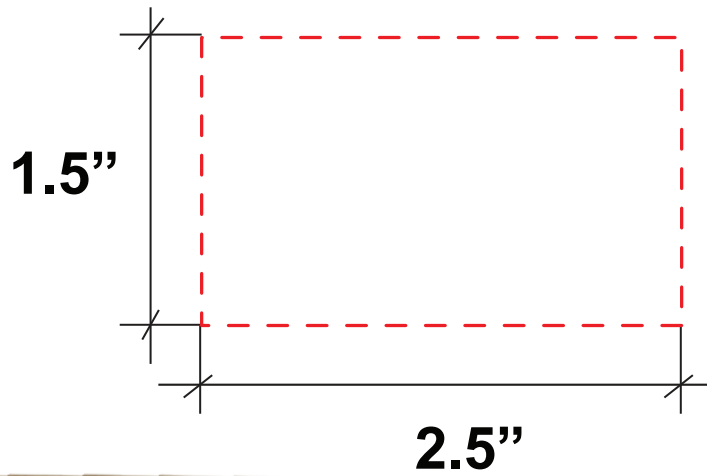

By approving this proof, you are authorizing us to print your order.

MINI CORN HOLE / BAG GAME

IMPRINT COLOR:

10" x 4.75" x 2" | Depicted at Half Size

10" x 4.75" x 2"
Depicted at Half Size

10" x 4.75" x 2"
Depicted at Half Size