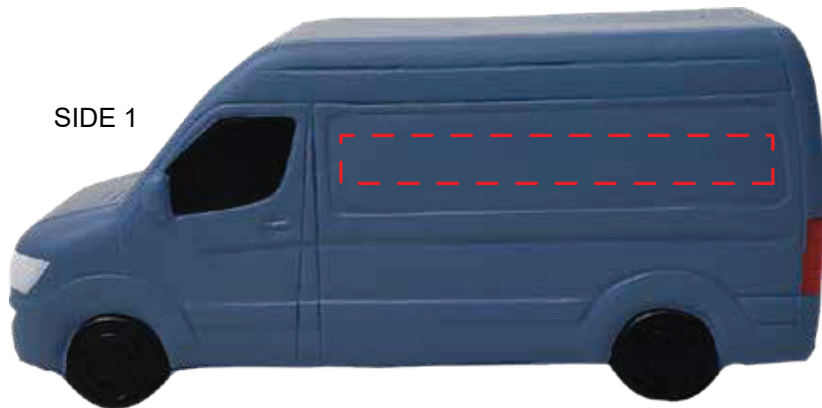

GK654 Sprinter Van

Imprint Color:

4.25" x 1.5" x 1.75"