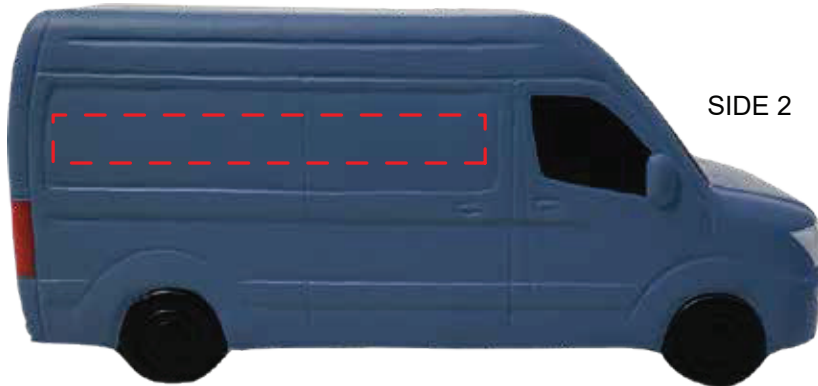

GK654 Sprinter Van

Imprint Color:

4.25" x 1.5" x 1.75"