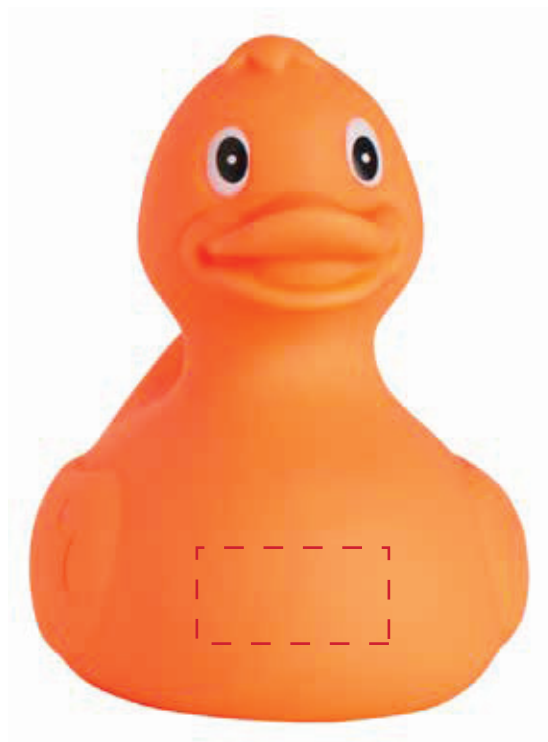

RD3 - MATTE ORANGE RUBBER DUCK

IMPRINT COLOR:

3.5" x 3.5"

1"

APPROVAL REQUIRED

Please confirm the following are correct:

Imprint Color(s)

Spelling

Imprint Size(s)

Imprint Location(s)

If changes are required, please advise us by email.
By approving this proof, you are authorizing us to print your order

RD3 - MATTE GRAY RUBBER DUCK

IMPRINT COLOR:

3.5" x 3.5"

RD3 - MATTE PINK RUBBER DUCK

IMPRINT COLOR:

3.5" x 3.5"

1"

APPROVAL REQUIRED

Please confirm the following are correct:

Imprint Color(s)

Spelling

Imprint Size(s)

Imprint Location(s)

If changes are required, please advise us by email.
By approving this proof, you are authorizing us to print your order

RD3 - MATTE BLUE RUBBER DUCK

IMPRINT COLOR:

3.5" x 3.5"