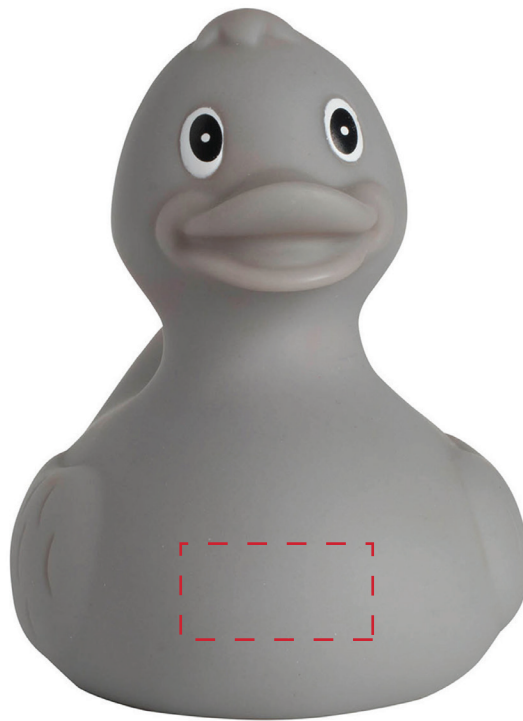

RD3 - MATTE ORANGE RUBBER DUCK

IMPRINT COLOR:

3.5" x 3.5"

1"

APPROVAL REQUIRED

Please confirm the following are correct:

Imprint Color(s)

Spelling

Imprint Size(s)

Imprint Location(s)

If changes are required, please advise us by email.
By approving this proof, you are authorizing us to print your order

RD3 - MATTE GRAY RUBBER DUCK

IMPRINT COLOR:

3.5" x 3.5"

RD3 - MATTE PINK RUBBER DUCK

IMPRINT COLOR:

3.5" x 3.5"

1"

APPROVAL REQUIRED

Please confirm the following are correct:

Imprint Color(s)

Spelling

Imprint Size(s)

Imprint Location(s)

If changes are required, please advise us by email.
By approving this proof, you are authorizing us to print your order

RD3 - MATTE BLUE RUBBER DUCK

IMPRINT COLOR:

3.5" x 3.5"