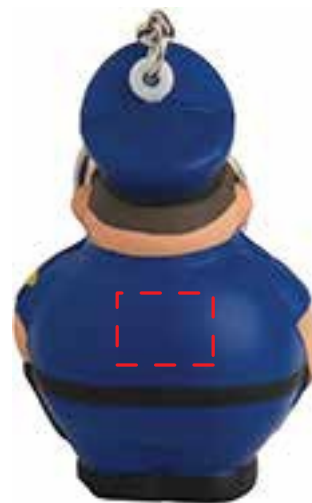

APPROVAL REQUIRED

Please confirm the following are correct:

Imprint Color(s)
Spelling
Imprint Size(s)
Imprint Location(s)

If changes are required, please advise us by email.
By approving this proof, you are authorizing us to print your order.

Gk588 POLICEMAN KEYRING

IMPRINT COLOR:

2.5" x 1.5"