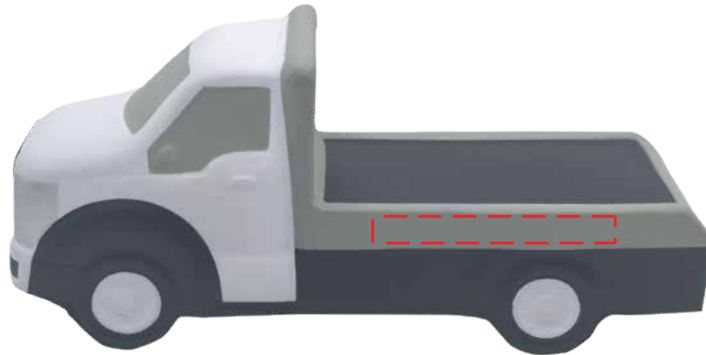

GK658 - Flat Bed Truck

Imprint Color:

.125" | 
1.25"

1" 
.75"