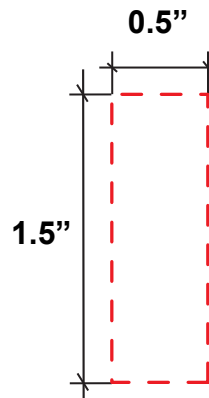

GK666 - Barber Pole

Imprint Color:

4.5" x 1.25"