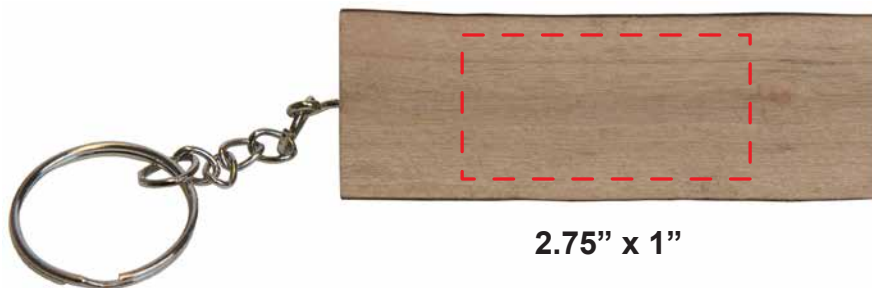

ER138 - Wood Log Keychain

Imprint Color:

SIDE 1

2.75" x 1"

SIDE 2

2.75" x 1"

Due to the handmade nature of this natural wood product variations in size and color can be expected.