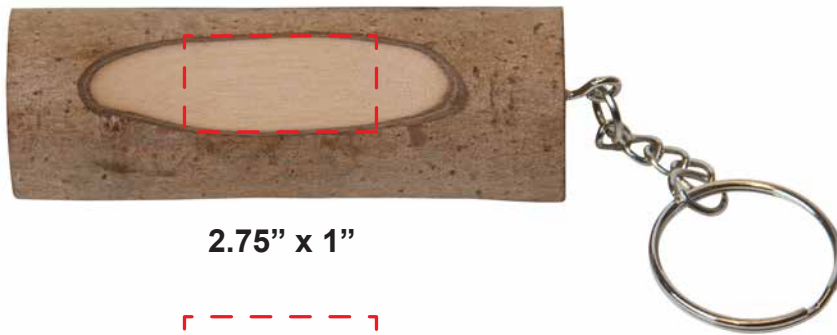

ER138 - Wood Log Keychain

Imprint Color:

SIDE 1

2.75" x 1"

SIDE 2

2.75" x 1"

Due to the handmade nature of this natural wood product variations in size and color can be expected.